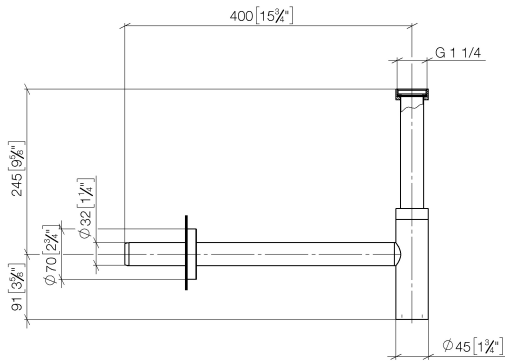

10 060 970

• rosette Ø 70 mm

Fits: LULU, TARA, LISSÉ, VAIA, META

	Dark Chrome	10 060 970-19
	Chrome	10 060 970-00
	Brushed Platinum	10 060 970-06
	Platinum	10 060 970-08
	Durabress (23kt Gold)	10 060 970-09
	Light Gold	10 060 970-26
	Brushed Light Gold	10 060 970-27
	Brushed Durabress (23kt Gold)	10 060 970-28
	Matte Black	10 060 970-33
	Brushed Bronze	10 060 970-42
	Brushed Champagne (22kt Gold)	10 060 970-46
	Champagne (22kt Gold)	10 060 970-47
	Brushed Chrome	10 060 970-93
	Brushed Dark Platinum	10 060 970-99

10 060 970

mm [inches]

10 060 970

Parts for other  
finishes can be found  
here: [Chrome](#)